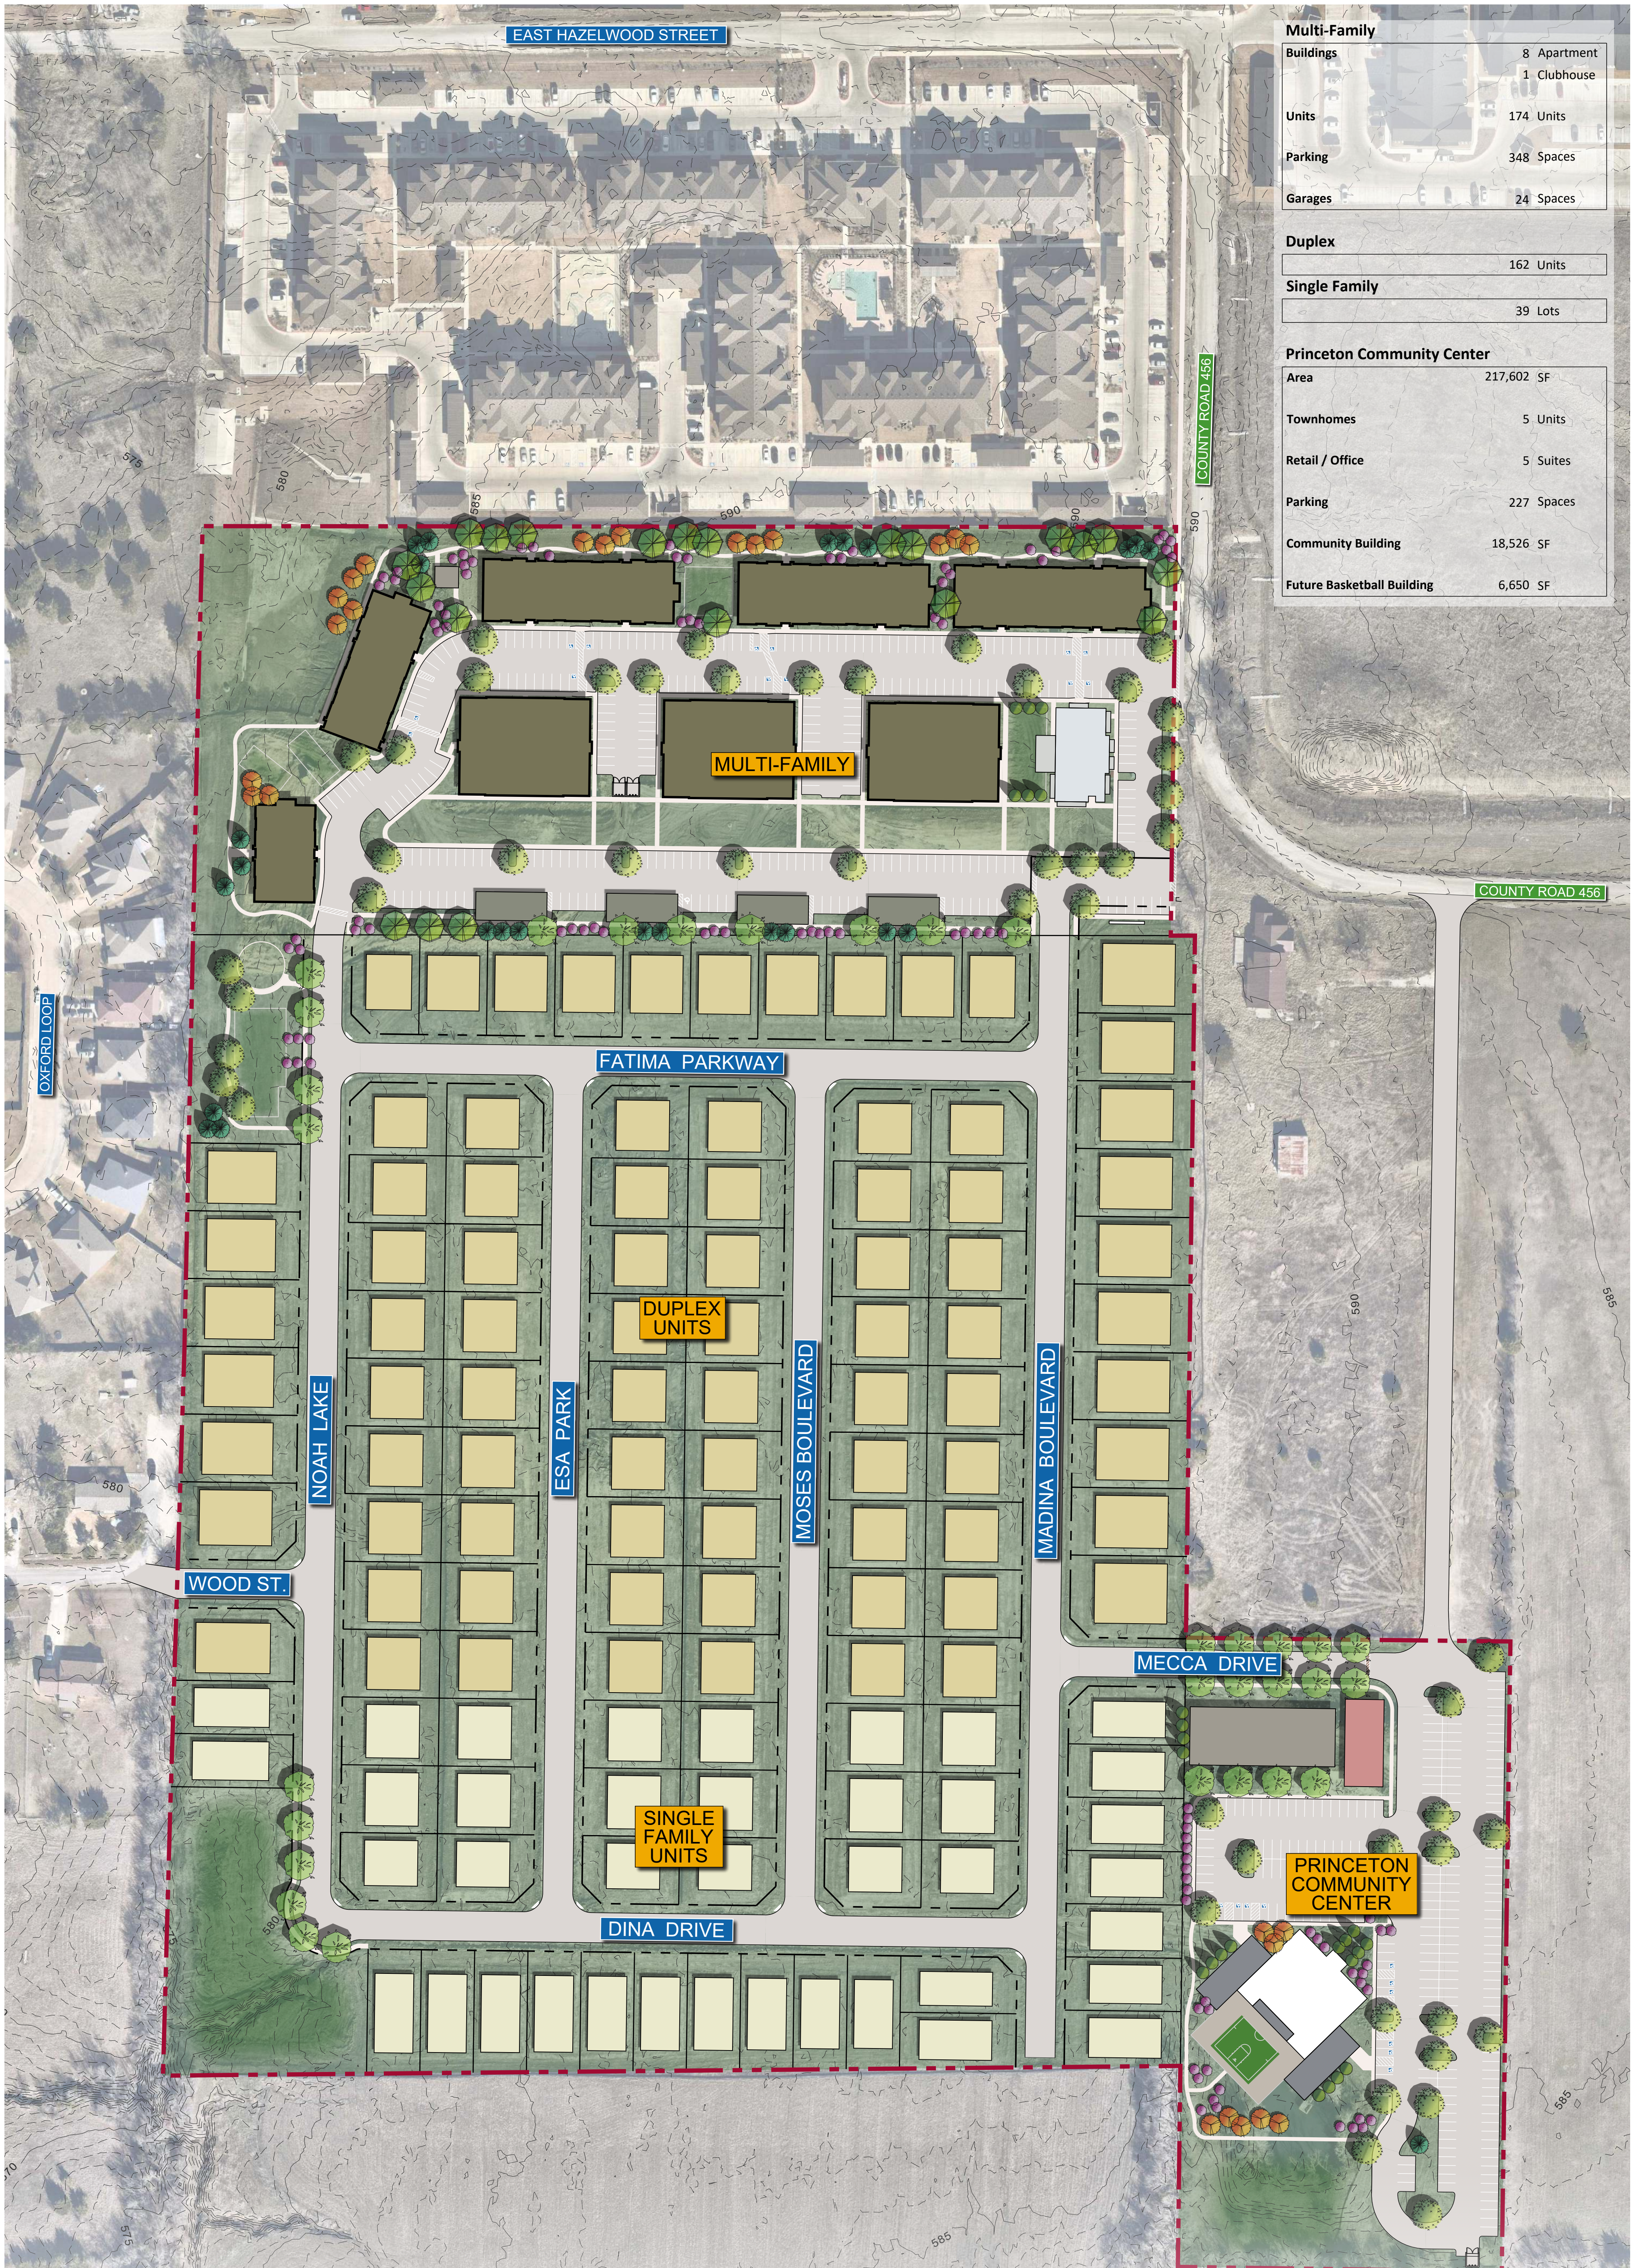

Multi-Family	
Buildings	8 Apartment 1 Clubhouse
Units	174 Units
Parking	348 Spaces
Garages	24 Spaces
Duplex	
	162 Units
Single Family	
	39 Lots
Princeton Community Center	
Area	217,602 SF
Townhomes	5 Units
Retail / Office	5 Suites
Parking	227 Spaces
Community Building	18,526 SF
Future Basketball Building	6,650 SF

Hazelwood Villas

LOCATION

Princeton, Texas
April 2023

1. NOTES:
1. THIS PLAN IS CONCEPTUAL IN NATURE AND MAY HAVE BEEN PRODUCED WITHOUT THE BENEFIT OF A SURVEY OR CONTACT WITH THE CITY, COUNTY, ETC.
  2. FLOOD PLAIN SHOWN IS SUBJECT TO CHANGE BASED ON A MORE DETAILED FULLY DEVELOPED FLOOD STUDY ANALYSIS.
  3. AERIAL IMAGE BY NEARMAP, COPYRIGHT 2023.

Kimley»Horn